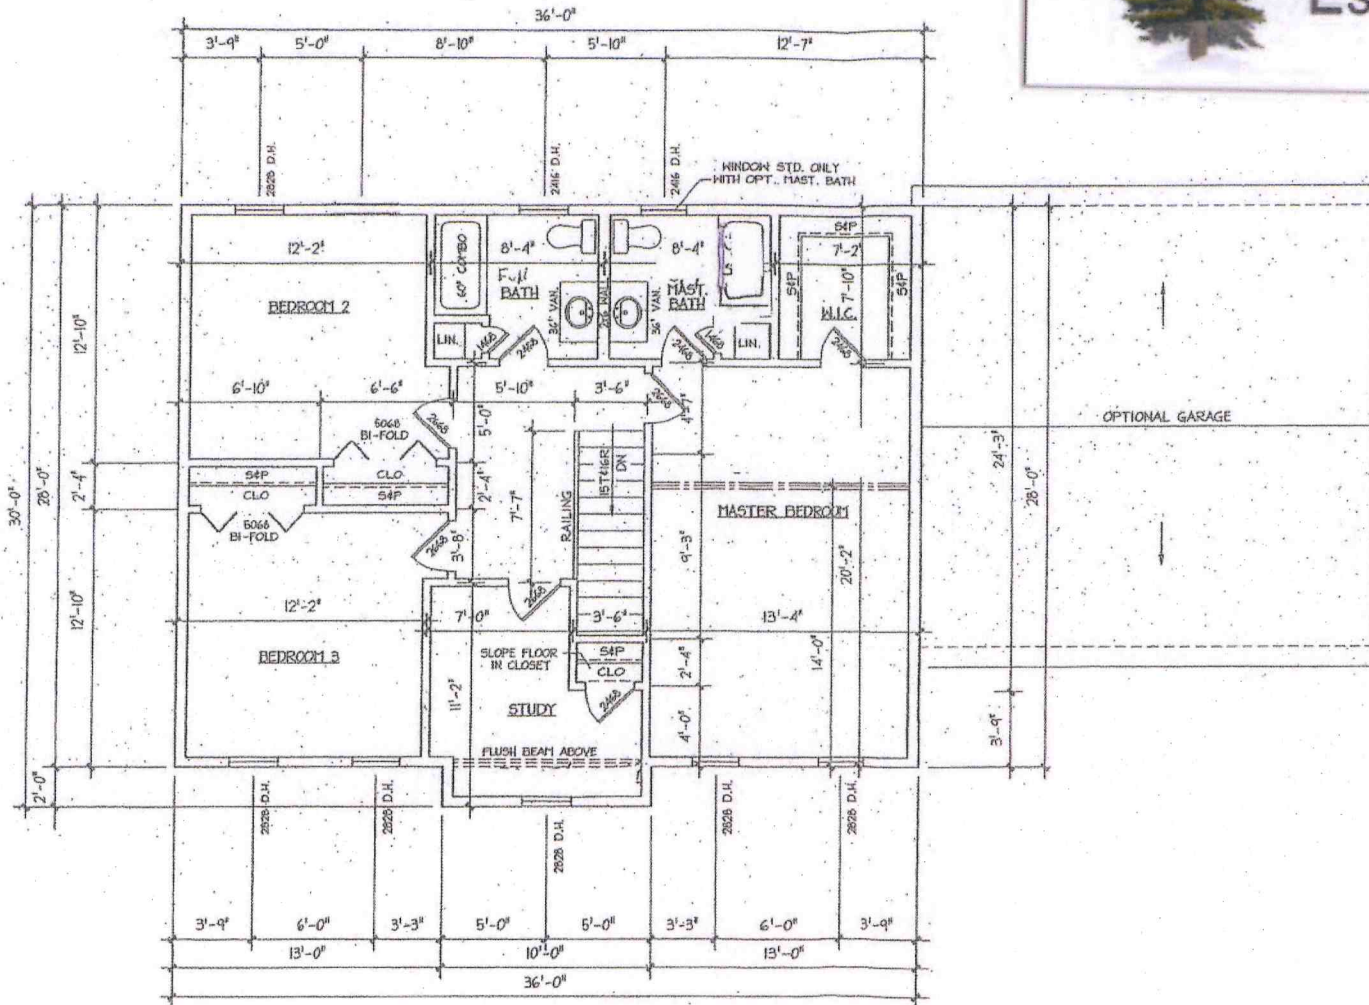

Sousa
REALTY & DEVELOPMENT

SECOND FLOOR PLAN "B"

HALF BATH

MAIN BATH

MASTER BATH

WOODSTAR HARBORVIEW BIRCH

ACCESSORIES

- 3 CM8 CROWN - STOCK
- 4 TKCL8 TOEKICK - STOCK
- 1 PB4896P PANEL - STOCK
- 1 OSC8 CSC - STOCK
- 1 TUK - ORDER

(35) ALLISON 53005-G10 KNOBS KIT AND BATHS