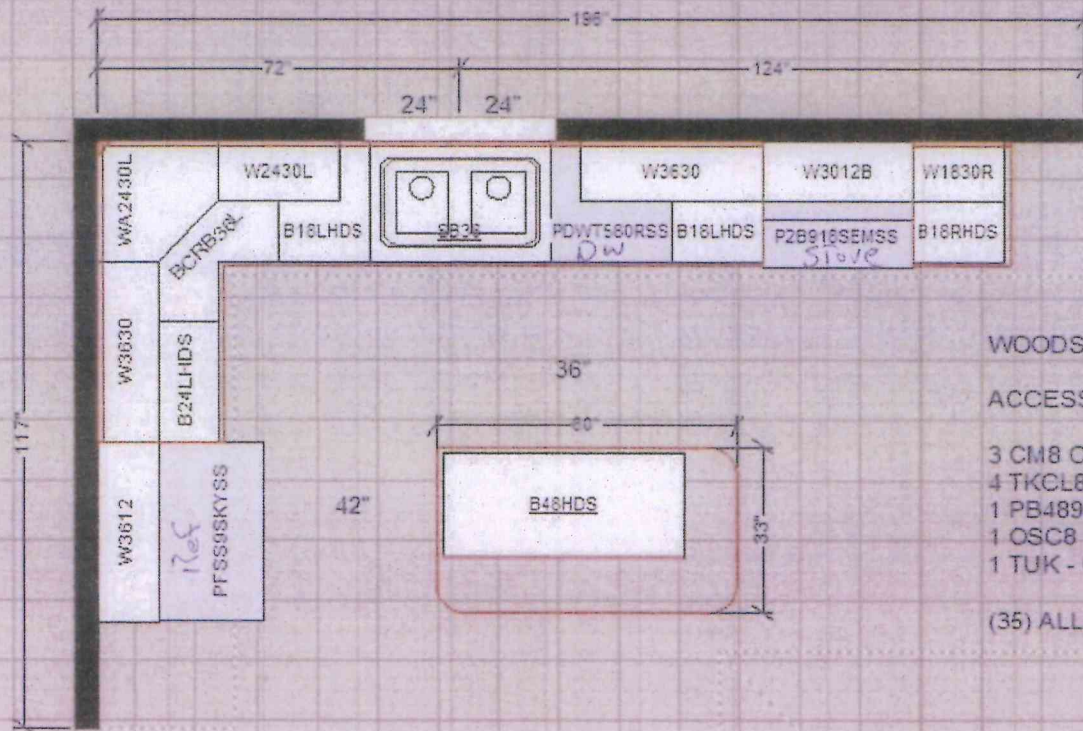

Sousa
REALTY & DEVELOPMENT

SECOND FLOOR PLAN "B"

HALF BATH

MAIN BATH

MASTER BATH

WOODSTAR HARBORVIEW BIRCH

ACCESSORIES

- 3 CM8 CROWN - STOCK
- 4 TKCL8 TOEKICK - STOCK
- 1 PB4896P PANEL - STOCK
- 1 OSC8 CSC - STOCK
- 1 TUK - ORDER

(35) ALLISON 53005-G10 KNOBS KIT AND BATHS