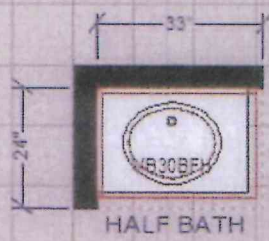

Sousa
REALTY & DEVELOPMENT

SECOND FLOOR PLAN "B"

HALF BATH

MAIN BATH

MASTER BATH

WOODSTAR HARBORVIEW BIRCH

ACCESSORIES

- 3 CM8 CROWN - STOCK
- 4 TKCL8 TOEKICK - STOCK
- 1 PB4896P PANEL - STOCK
- 1 OSC8 CSC - STOCK
- 1 TUK - ORDER