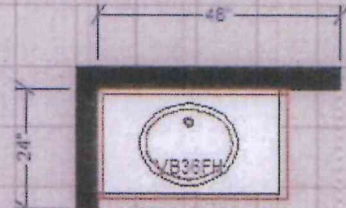

Sousa
REALTY & DEVELOPMENT

SECOND FLOOR PLAN "B"

HALF BATH

MAIN BATH

MASTER BATH

WOODSTAR HARBORVIEW BIRCH

ACCESSORIES

- 3 CM8 CROWN - STOCK
- 4 TKCL8 TOEKICK - STOCK
- 1 PB4896P PANEL - STOCK
- 1 OSC8 CSC - STOCK
- 1 TUK - ORDER