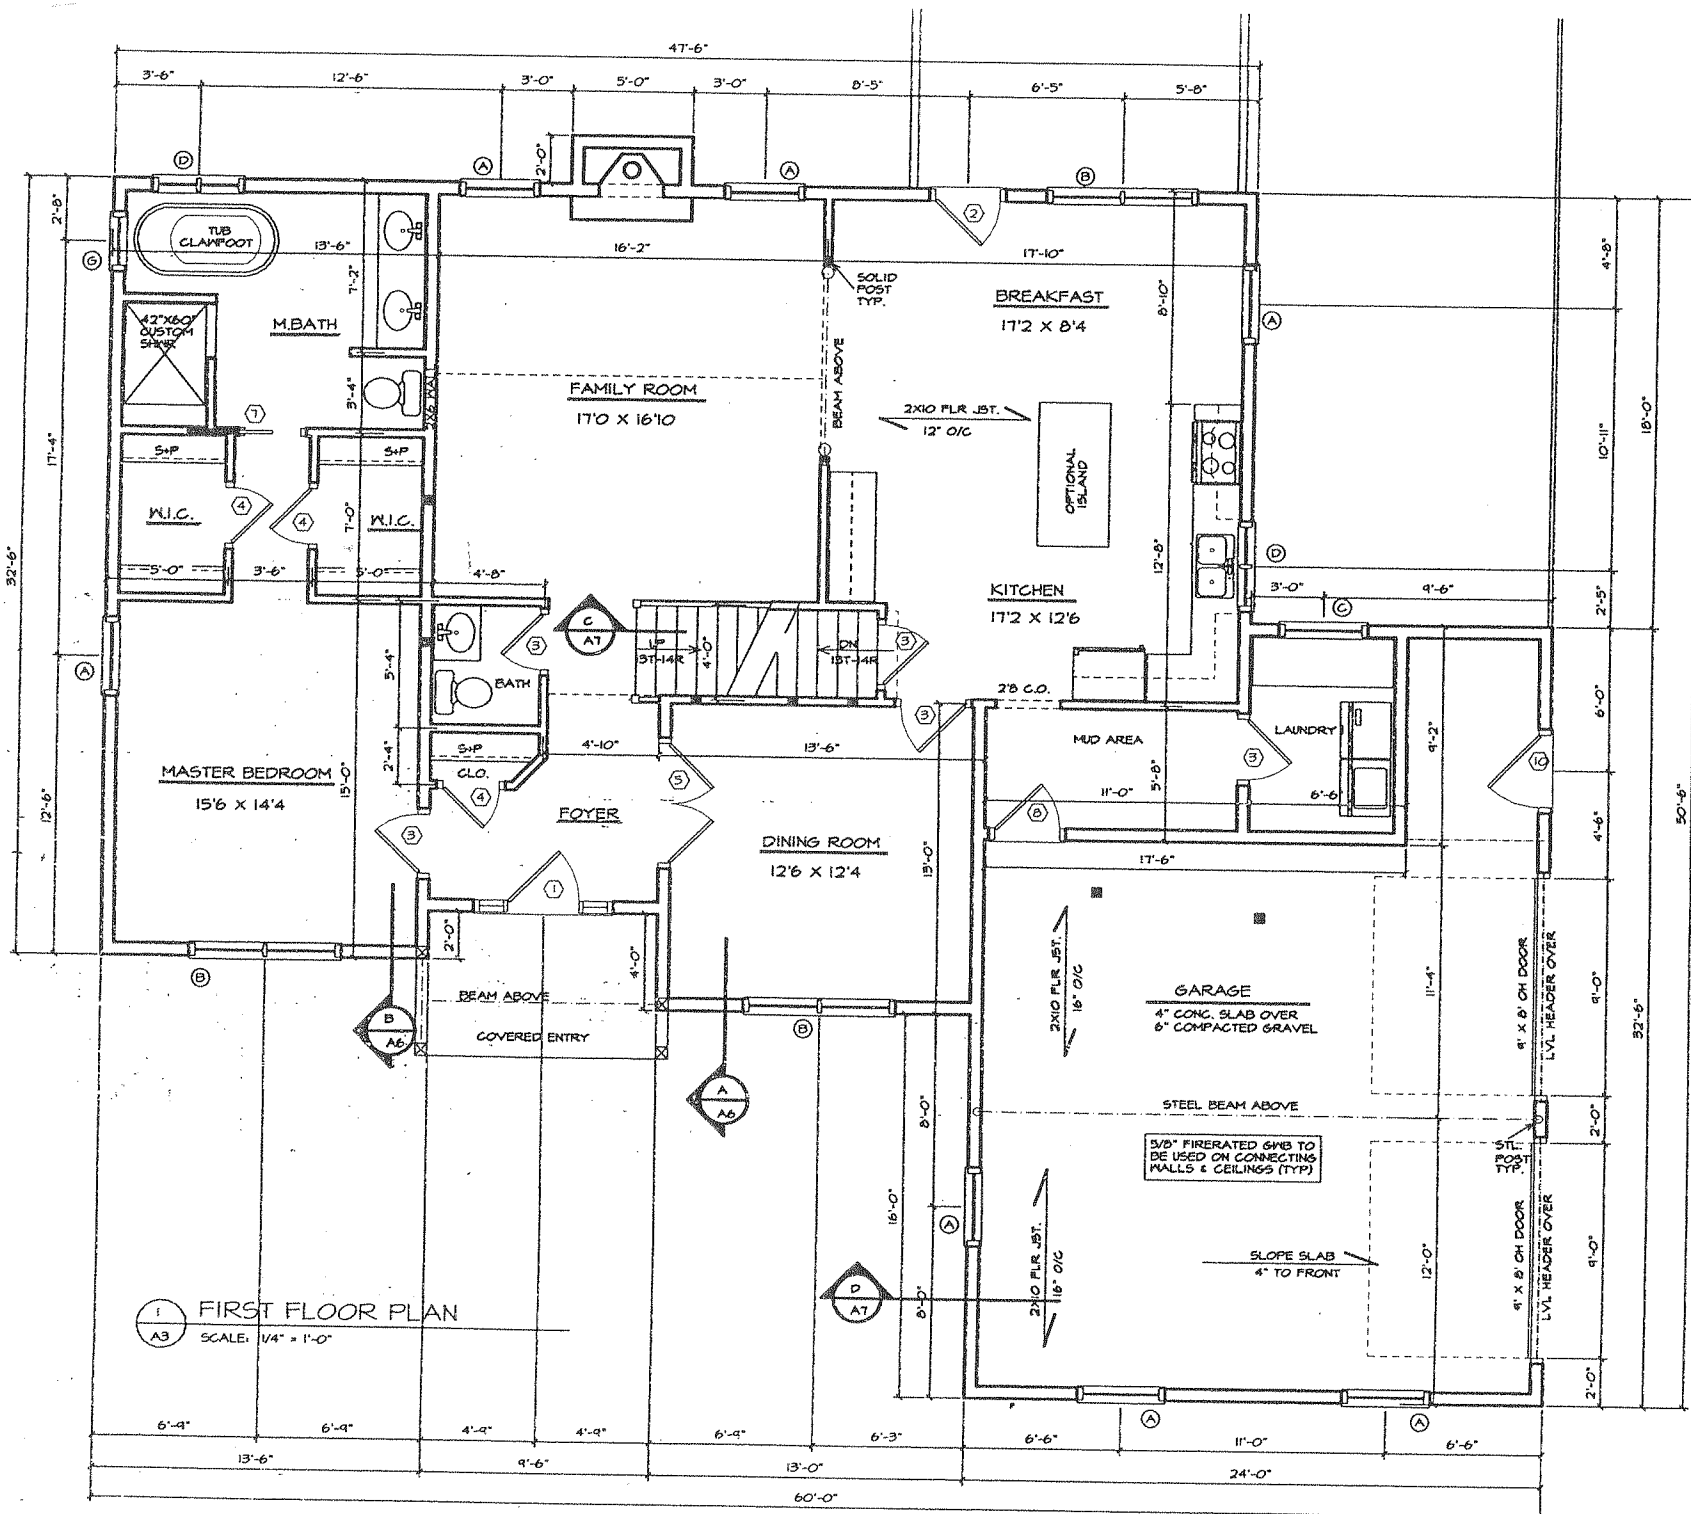

THE KENNEDY

1 FRONT ELEVATION
A1 SCALE: 1/4" = 1'-0"

1 FIRST FLOOR PLAN
SCALE: 1/4" = 1'-0"

1 SECOND FLOOR PLAN
 A4 SCALE: 1/4" = 1'-0"